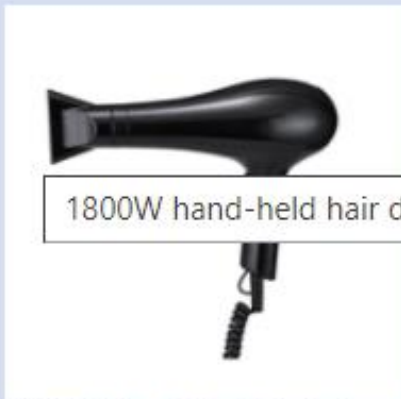

Waterproof (IP54): outdoor and indoor use.
Wireless charging: convenient and safe operation.

Cordless table lamp
PE Series

Cordless table lamp
Fake Stone Series

Amber

Red

White

Warm White

Blue

Green

Hair Dryers

Sensor 1800W hair dryer

1800W Wall hair dryer

Wall mounted hair dryer

2200W hair dryer

Wall mounted hair dryer

1800W hand-held hair dryer