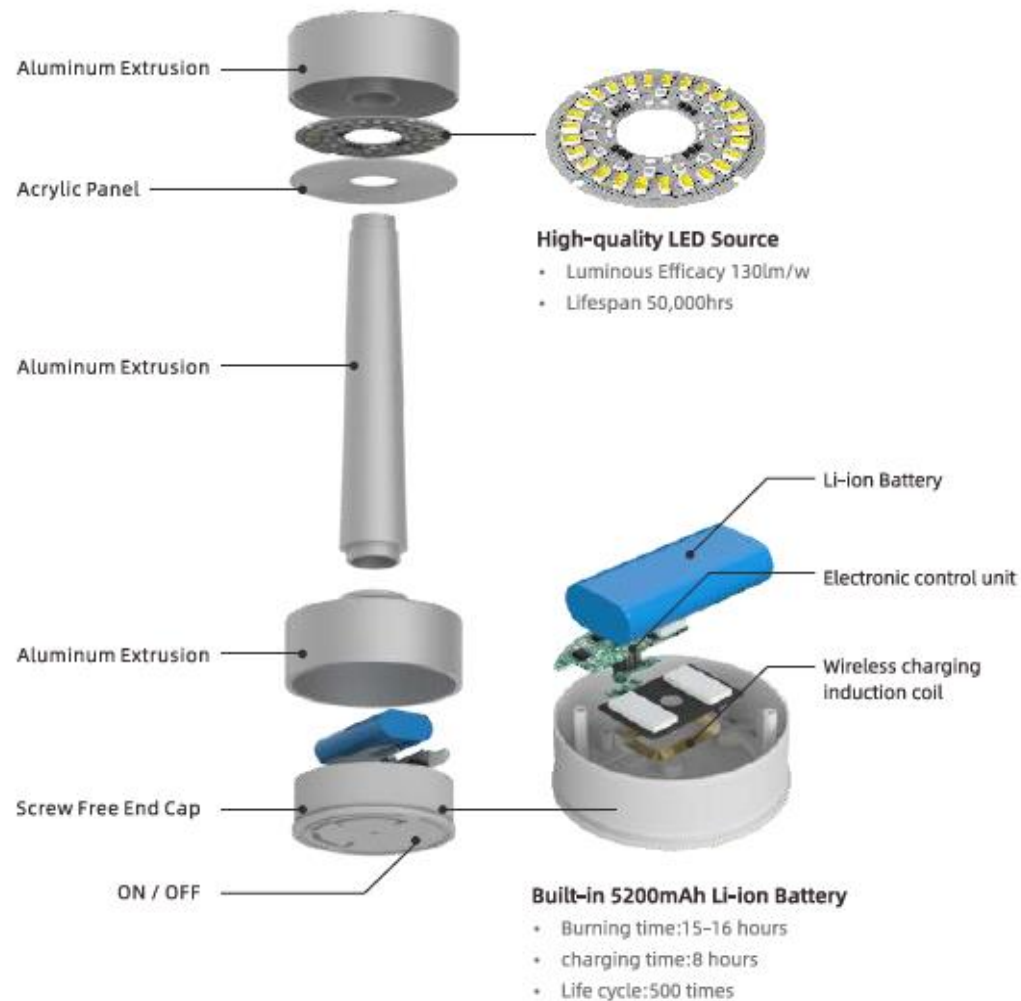

Remote Controller option: