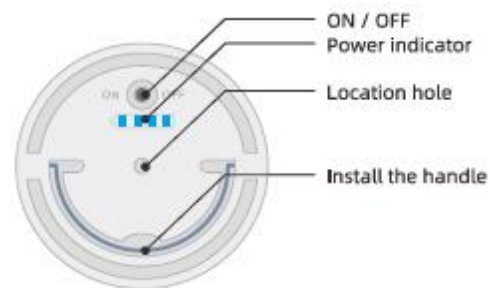

Remote Controller option: