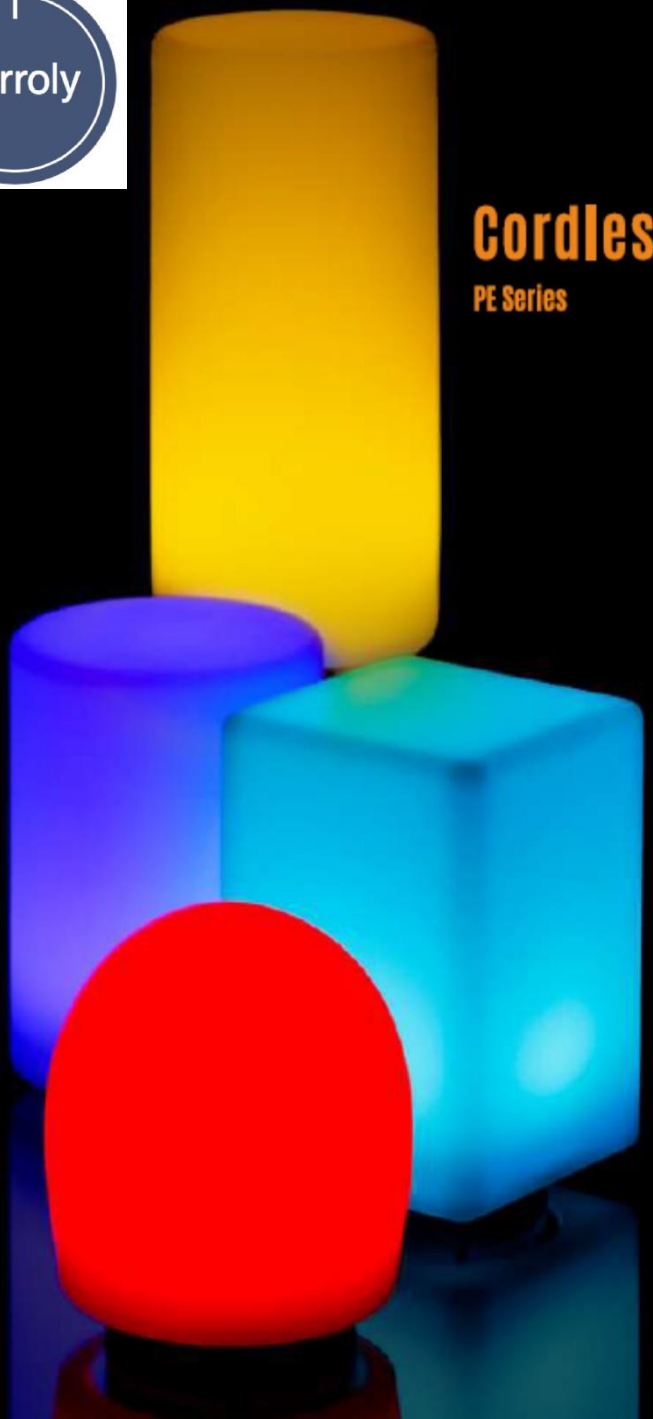

For Multiple 16 Colors

For Single Color

Cordless table lamp

Wooden Series

Made of wood, unique grain on each product. Warm, natural, comfortable, elegant designs.

Multiple color selections, different color transitional effects, dimmable brightness creates more ambient lighting option. Build-in 1000mA battery, burning time: over 10 hours.

Waterproof (IP54): outdoor and indoor use.
Wireless charging: convenient and safe operation.

Cordless table lamp
PE Series

Cordless table lamp
Fake Stone Series

Amber

Red

White

Warm White

Blue